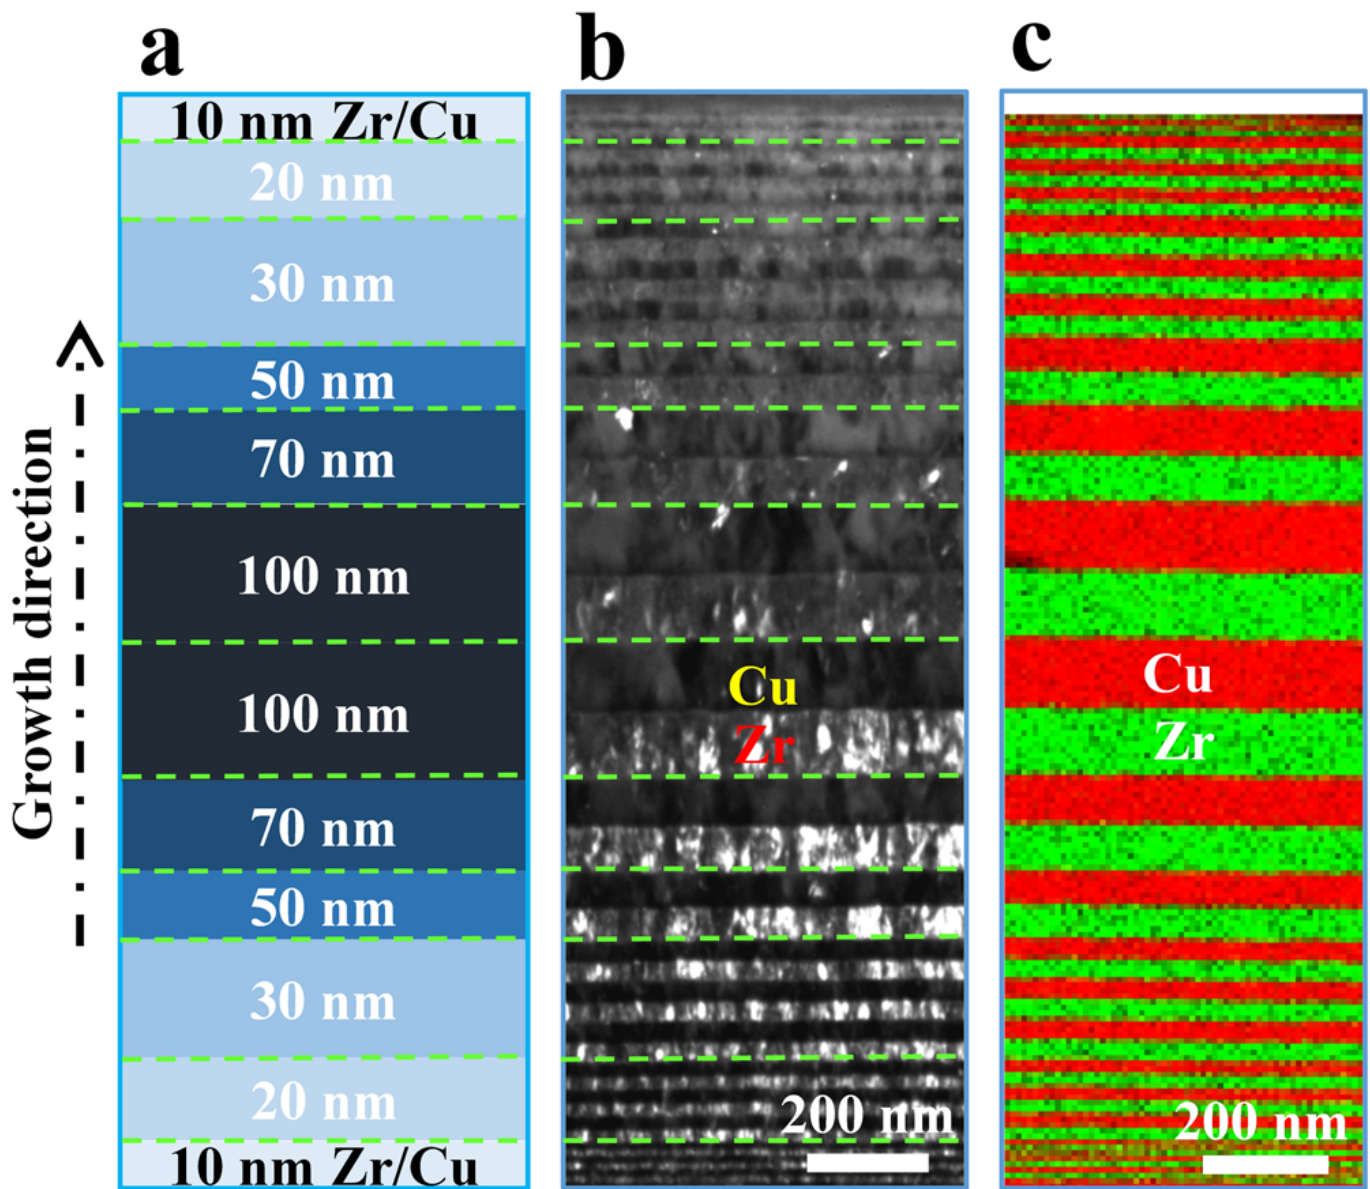

Download

[CFD 2017.6.2 Final \(x86-x64-x32\) Keygen 32 Bit](#)

[CFD 2017.6.2 Final \(x86-x64-x32\) Keygen 32 Bit](#)

Note that IA-64 is not x86 at all, it's Itanium (a 64-bit VLIW ... Never call it x32. x32 is an ILP32 variant of the x86-64 System V ABI: 32-bit pointers x86-64 is the 64-bit version of the x86 instruction set. It introduces two new modes of operation, ... As the full x86 16-bit and 32-bit instruction sets remain implemented in ... x32 ABI (Application Binary Interface), introduced in Linux 3.4, allows programs compiled for the x32 ABI to run in the 64-bit mode of x86-64 while only x86-64, ou x64, est une extension du jeu d'instructions x86 d'Intel, introduite par la société AMD avec la gamme AMD64. Intel utilisera cette extension en l'appelant initialement EM64T renommé aujourd'hui en Intel 64. Cette extension permet la gestion des nombres sur 64 bits, avec pour ... Long Mode : mode 64 bits natif avec compatibilité 32 bits (des programmes The terms 32-bit and 64-bit refer to the way a computer's processor (also called a ... If running a 32-bit version of Windows 8, x86-based PC is displayed in the The terms 32-bit and 64-bit refer to the way a computer's processor (also called a CPU), handles information. The 64-bit version of Windows ... a49d837719